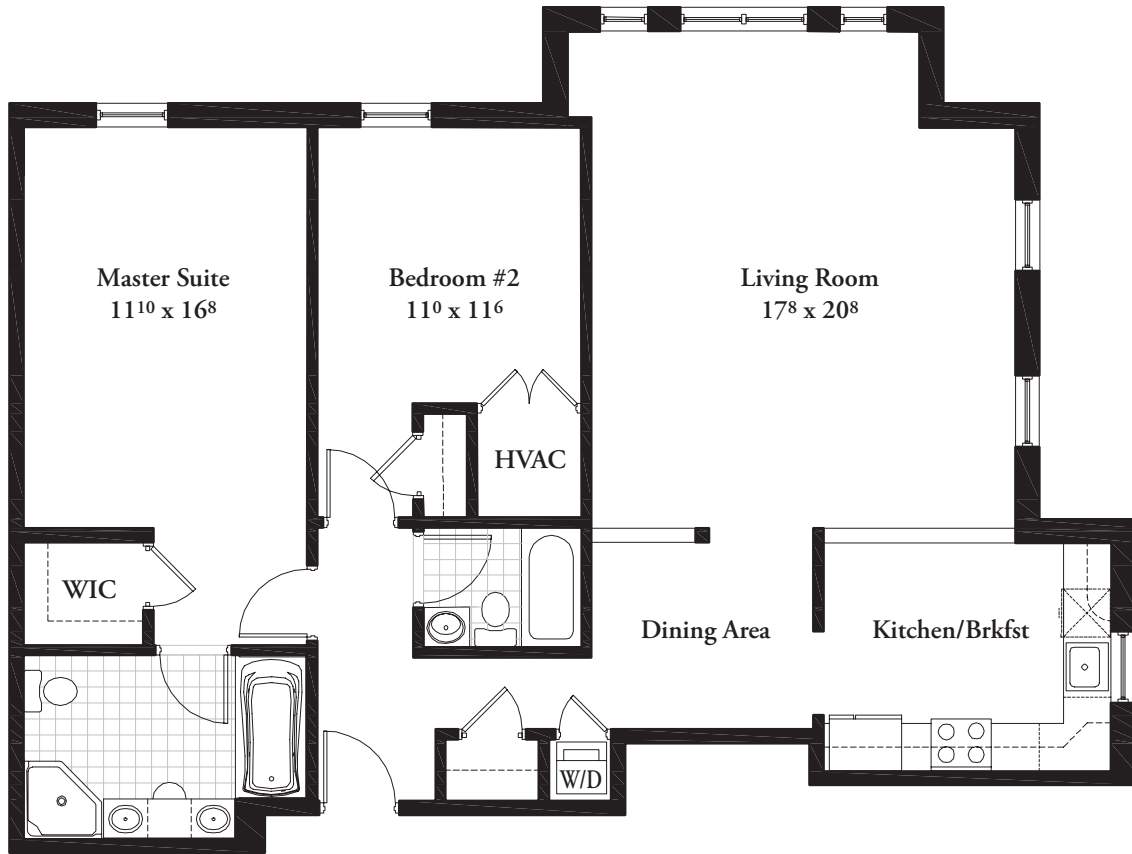

Residence

E

2 Bedrooms, 2 Baths
1236 Square Feet

North Building

104
108
204
208

South Building

115
119
215
219

The Seller reserves the right to make modifications and changes to design, features, fixtures, options and other elements of the home without notice. All dimensions are approximate and are subject to change. Actual residence may be per plan or mirror image. All materials are subject to availability. Location of mechanical equipment and washer and dryer hookups is for demonstration purposes and are subject to change without notice.